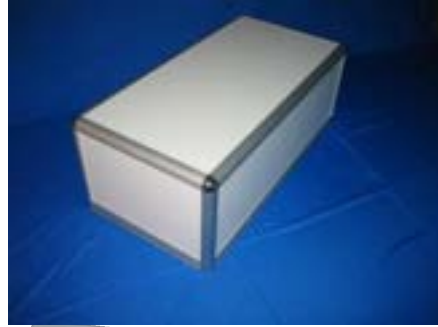

Display Units and Furniture

F01 – Desk
(100x50x75cm)

F03 – Table
(80x80x75cm)

F04 – Coffee Table
(50x50x40cm)

F05 – Round Table

F07 – Information Counter
(100x50x105cm)

F08 – Lockable counter
(85x50x85cm)

F11/12/15

F14 –Free Magazine Rack **F19 – Small Showcase**
(100x50x85cm)

F20 – Tower Showcase
(50x50x170cm)

F21 – Large Showcase
(100x50x170cm)

F22 – Platform (50x50x40cm)

F23 - Platform (100x50x40cm)

F24 – Platform (100x100x40cm)